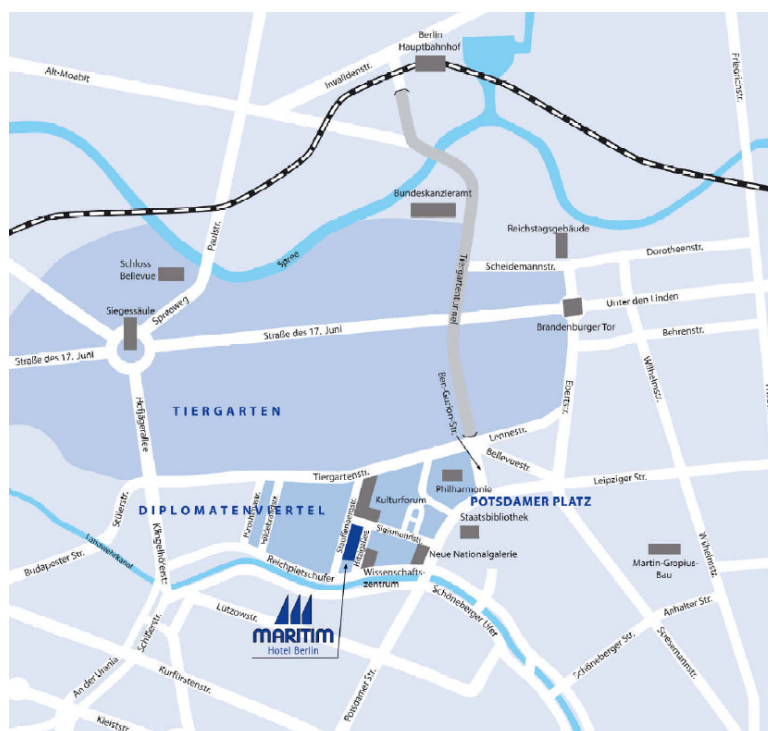

How to find us

By car:

Take the A 10 to the Nuthenthal Triangel,
A115 to the Funkturm Triangel,
A100 direction Hamburg.

Leave the motorway at the Kaiserdamm exit.
Drive along Heerstraße, Bismarckstraße, Straße des 17. Juni,
Hofjägerallee, Tiergartenstraße, Stauffenbergstraße

By rail:

Station "Zoo" 3 km, bus or taxi
Station "Ostbahnhof" 6 km, City Rail to station "Friedrichstraße", taxi
Main Station "Berlin Hauptbahnhof", 4 km, taxi

From the exhibition ICC centre take the subway U2 to Potsdamer Platz then further take a taxi or the bus 200.

With public transport:

Subway station "Potsdamer-Platz" (U2), take the bus No. 48 till "Kulturforum" stop or No. 200 till "Philharmonie" stop. S-Bahn till "Potsdamer-Platz" stop (S1,S2,S25), for further instructions please see above. Main station "Berliner Hauptbahnhof", take the bus No. M41 till "Potsdamer Platz/ Voßstraße" stop and change into bus No. 48 or 200

By plane:

From the Tegel Airport (9km) take the shuttle bus X9 to station "Zoo" further take taxi or take the bus 200.
From the Schönefeld Airport (22 km) take the City-Rail to Friedrichstraße station further take a taxi.